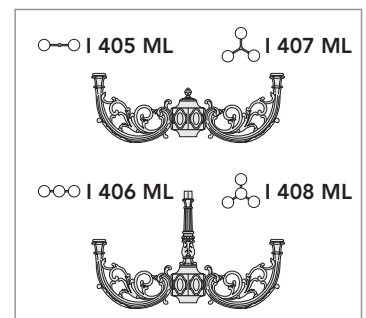

CIME ML - ML HEADS

ARABESCATA